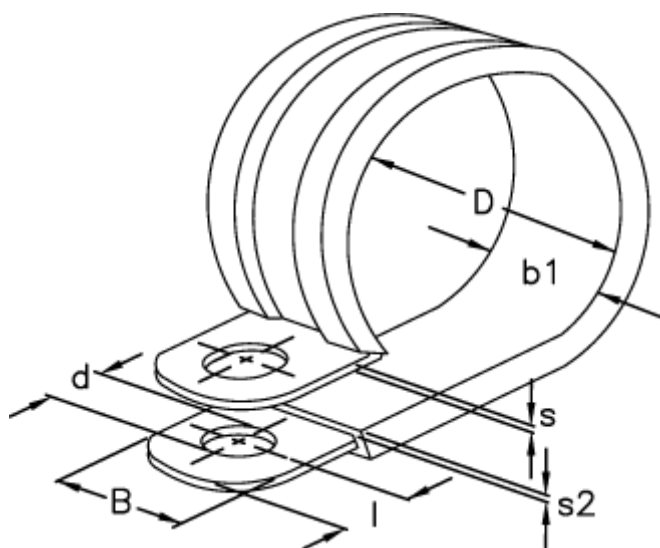

Article number: 029457112026

Description: Norma pipe retaining clip
RLGU 1. 26/12 W1

Measures

b1	= 15.0
d	= 6.4
Diameter D	= 26
l	= 6
s	= 0.8
s2	= 1.2
Width B	= 12